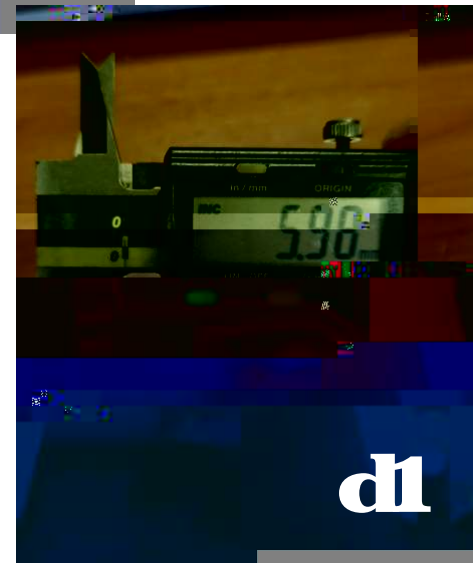

BUTTON HEAD RIVET D6L8 (Aluminium).

8mm

Nominal diameter (d_1)	6 mm
Sleeve inside diameter (d_2)	5.82 mm
Length (l_1)	8 mm
Head diameter (d_k)	10.5 mm
Head height	3.6 mm
Material	Aluminium
Finish	Plain
Quantity	660