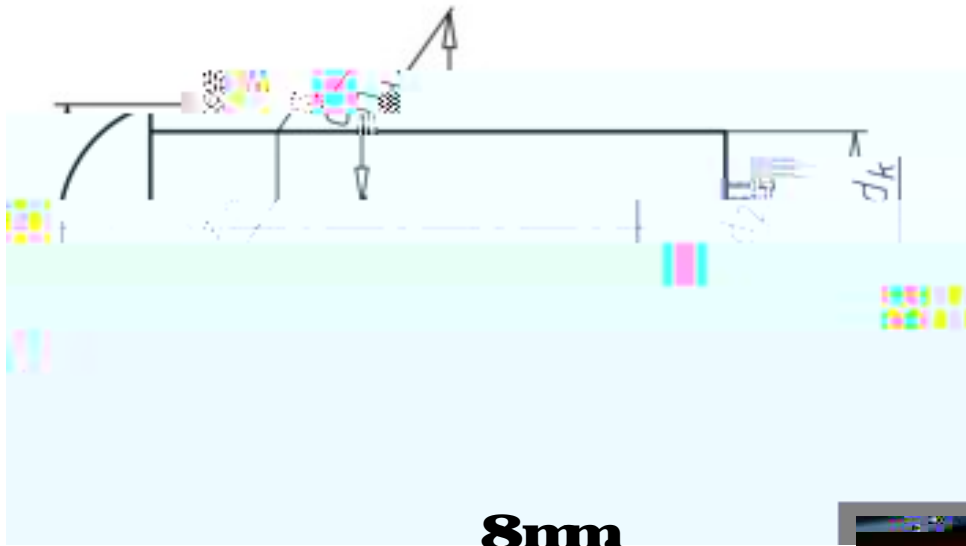

BUTTON HEAD RIVET D6L8 (Aluminium).

8mm

Nominal diameter (d_1)	6 mm
Sleeve inside diameter (d_2)	5.82 mm
Length (l_1)	8 mm
Head diameter (d_k)	10.5 mm
Head height	3.6 mm
Material	Aluminium
Finish	Plain
Quantity	660

d1

dk